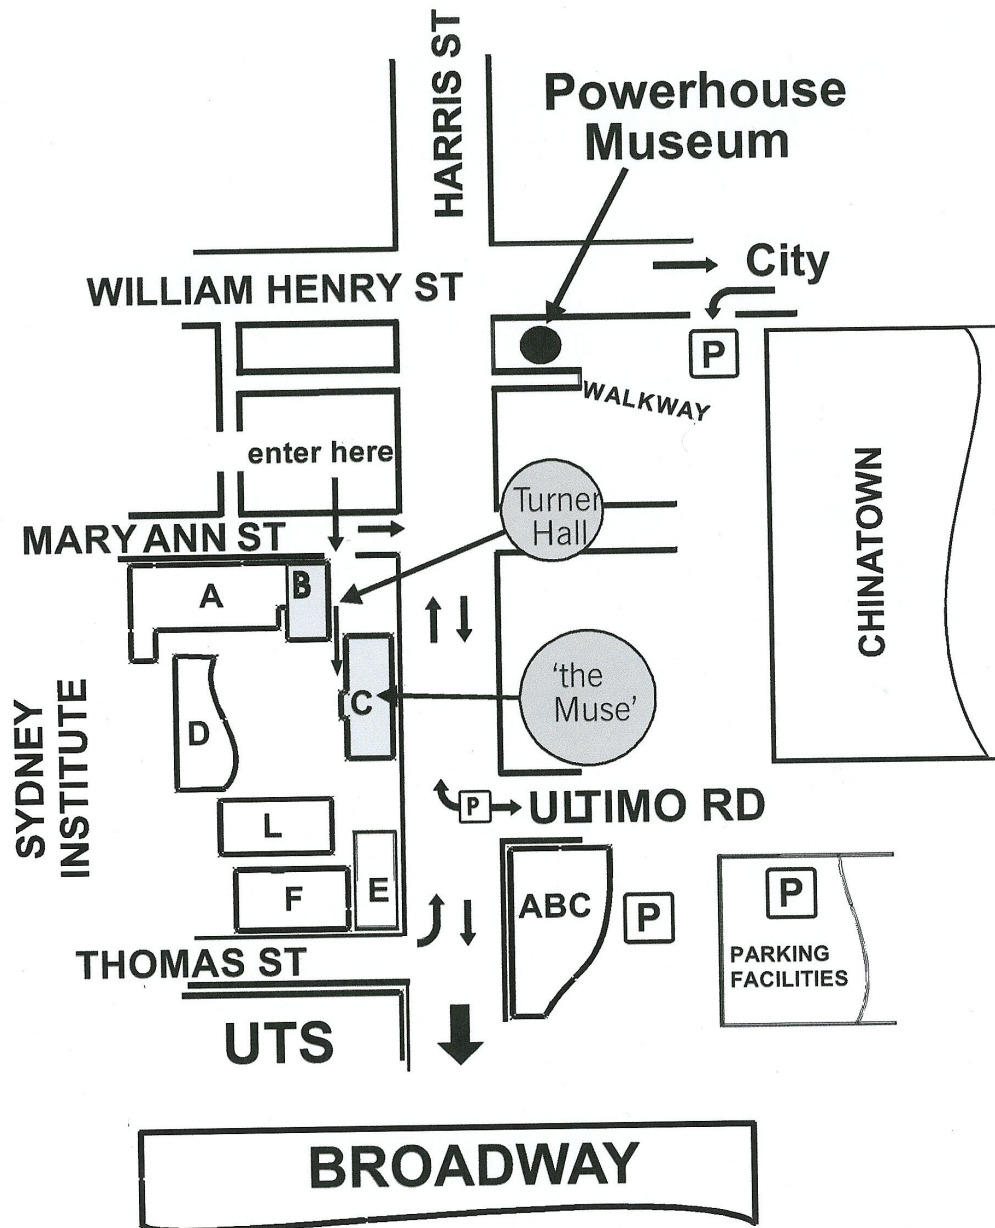

# Sydney Institute

Ultimo College  
Mary Ann St Ultimo

**There is no parking in grounds of TAFE**

- \* Catch train to Central, from country platforms cross Broadway and walk down Harris Street past - ABC Studios, to TAFE on left.
- \* No parking available on campus.
- \* Parking 4hrs free at Shopping Mall, Bay Street.
- \* Parking stations: nearby Chinatown, or Darling Harbour.