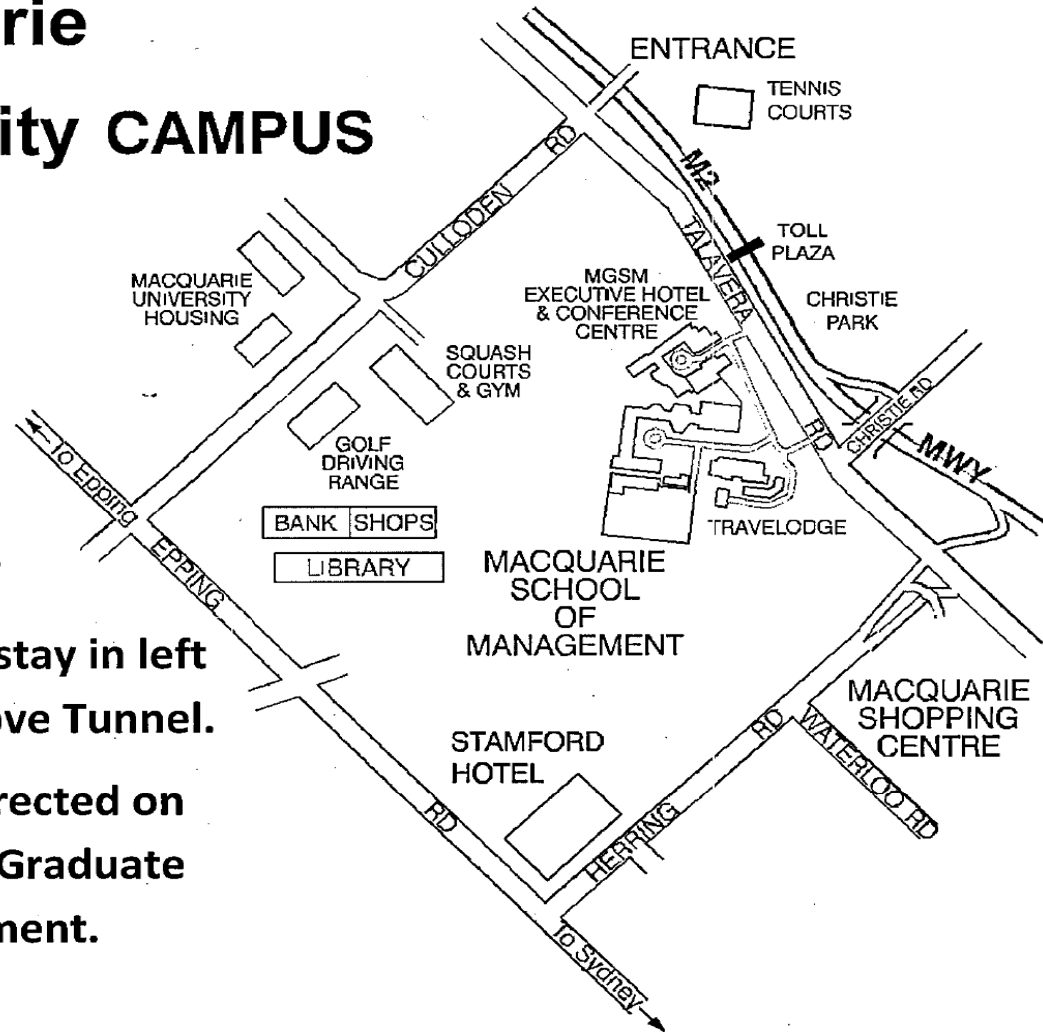

ADDults with ADHD (NSW) Inc
One Day Conference for Professionals 12.3.10 – Map & Directions

Macquarie University CAMPUS

Travelling from Sydney, stay in left lane through the Lane Cove Tunnel.

Follow Epping Rd, as directed on this map to Macquarie Graduate School Of Management.

Travel by train:

Alight at *Macquarie University station*, turn left on Herring Road and walk past Macquarie Shopping Centre, turn left into Talavera Road and walk up to the round-about entrance. (approx 12 mins.)

Travel by car:

Please be aware, Talavera Road is not accessible from the M2....

-travel via Epping Road or Lane Cove Road.

If coming via the Lane Cove Tunnel, do not take the M2 lanes, stay on Epping Road and turn right into Herring Road (Stamford Hotel on corner), proceed down to Talavera Road.

Carpark:

Entry to the carpark is only via the round-about in Talavera Road, then veer right to the boom gate – press button, say “Adult ADHD Conference”, drive straight ahead. There is no parking fee.

On leaving the carpark, follow signs to ‘MGSM Reception’ (Macquarie Graduate School of Management).